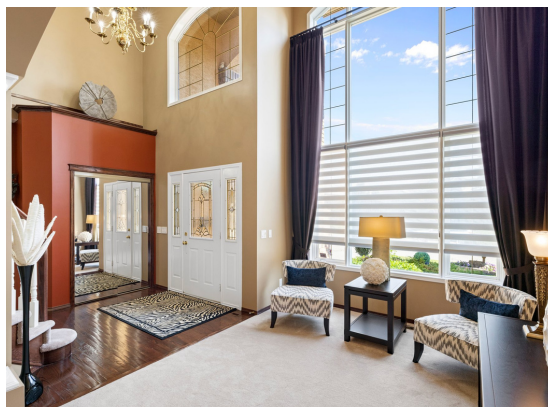

103 CITADEL GREEN NW

CALGARY, AB

2498 SQFT | 3+1 BED | 4 BATH

HELLO,
Gorgeous!

FULLY DEVELOPED WALK-OUT BASEMENT BACKING ONTO A GREEN SPACE

TARAMOLINA.COM/103

Let's make your next move a Positive one!

TARA MOLINA
REALTOR®