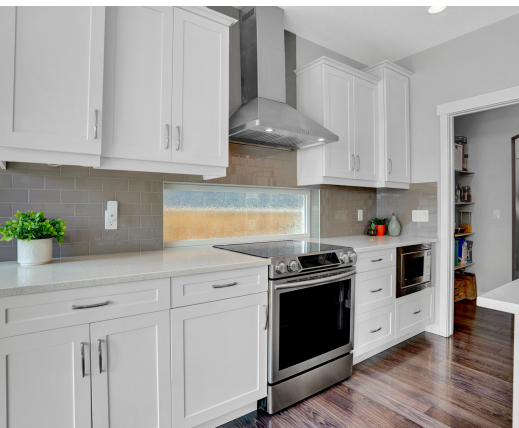

136 COOPERSTOWN PLACE SW

AIRDRIE, AB

2004 SQFT | 3 BED | 3.5 BATH

HELLO,
Gorgeous!

FULLY DEVELOPED WITH A SOUTH FACING BACKYARD!

TARAMOLINA.COM/136

Let's make your next move a Positive one!

TARA MOLINA
REALTOR®