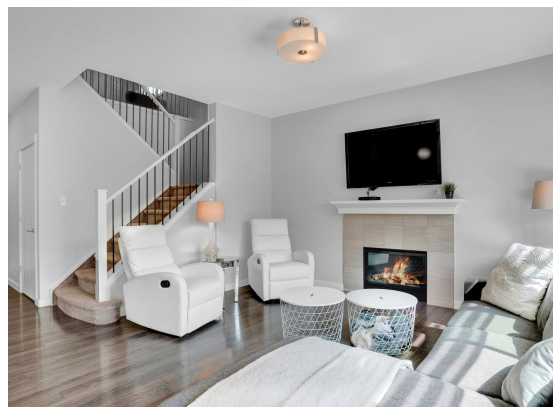

136 COOPERSTOWN PLACE SW

AIRDRIE, AB

2004 SQFT | 3 BED | 3.5 BATH

HELLO,
Gorgeous!

FULLY DEVELOPED WITH A SOUTH FACING BACKYARD!

TARAMOLINA.COM/136

Let's make your next move a Positive one!

TARA MOLINA
REALTOR®