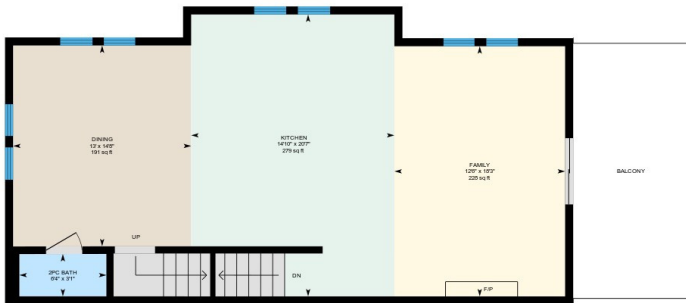

125 S Point Park, Airdrie, AB

Main Floor Total Interior Area 770.47 sq ft

PREPARED: 2022/02/25

Let's make your next move a Positive one!

TARA MOLINA REALTOR®

(403) 809-4639

TARA@TARAMOLINA.COM

TARAMOLINA.COM