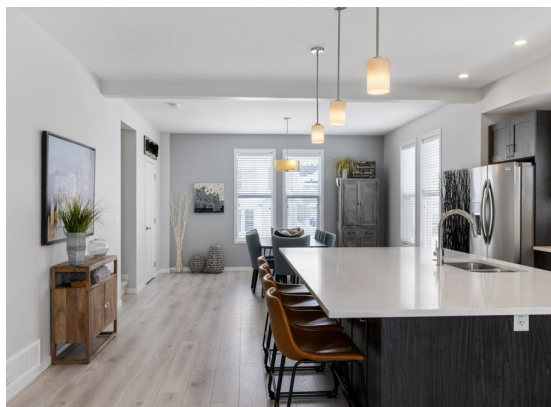

125 SOUTH POINT COURT SW

AIRDRIE, AB

1869 SQFT | 3 BED | 4 BATH

HELLO,
Gorgeous!

CORNER UNIT WITH DOUBLE ATTACHED GARAGE

TARAMOLINA.COM/125

2nd Floor Total Interior Area 731.31 sq ft

PREPARED: 2022/02/25