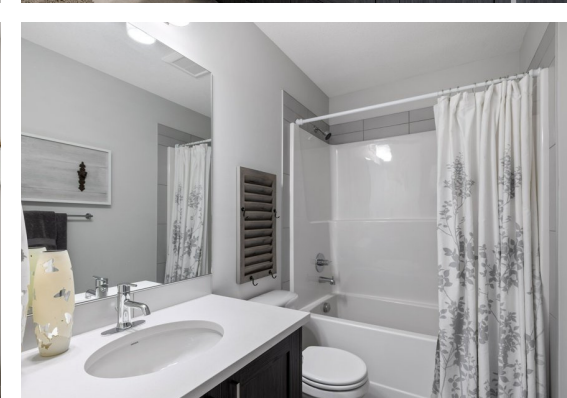

125 SOUTH POINT COURT SW

AIRDRIE, AB

1869 SQFT | 3 BED | 4 BATH

HELLO,
Gorgeous!

CORNER UNIT WITH DOUBLE ATTACHED GARAGE

TARAMOLINA.COM/125

2nd Floor Total Interior Area 731.31 sq ft

PREPARED: 2022/02/25